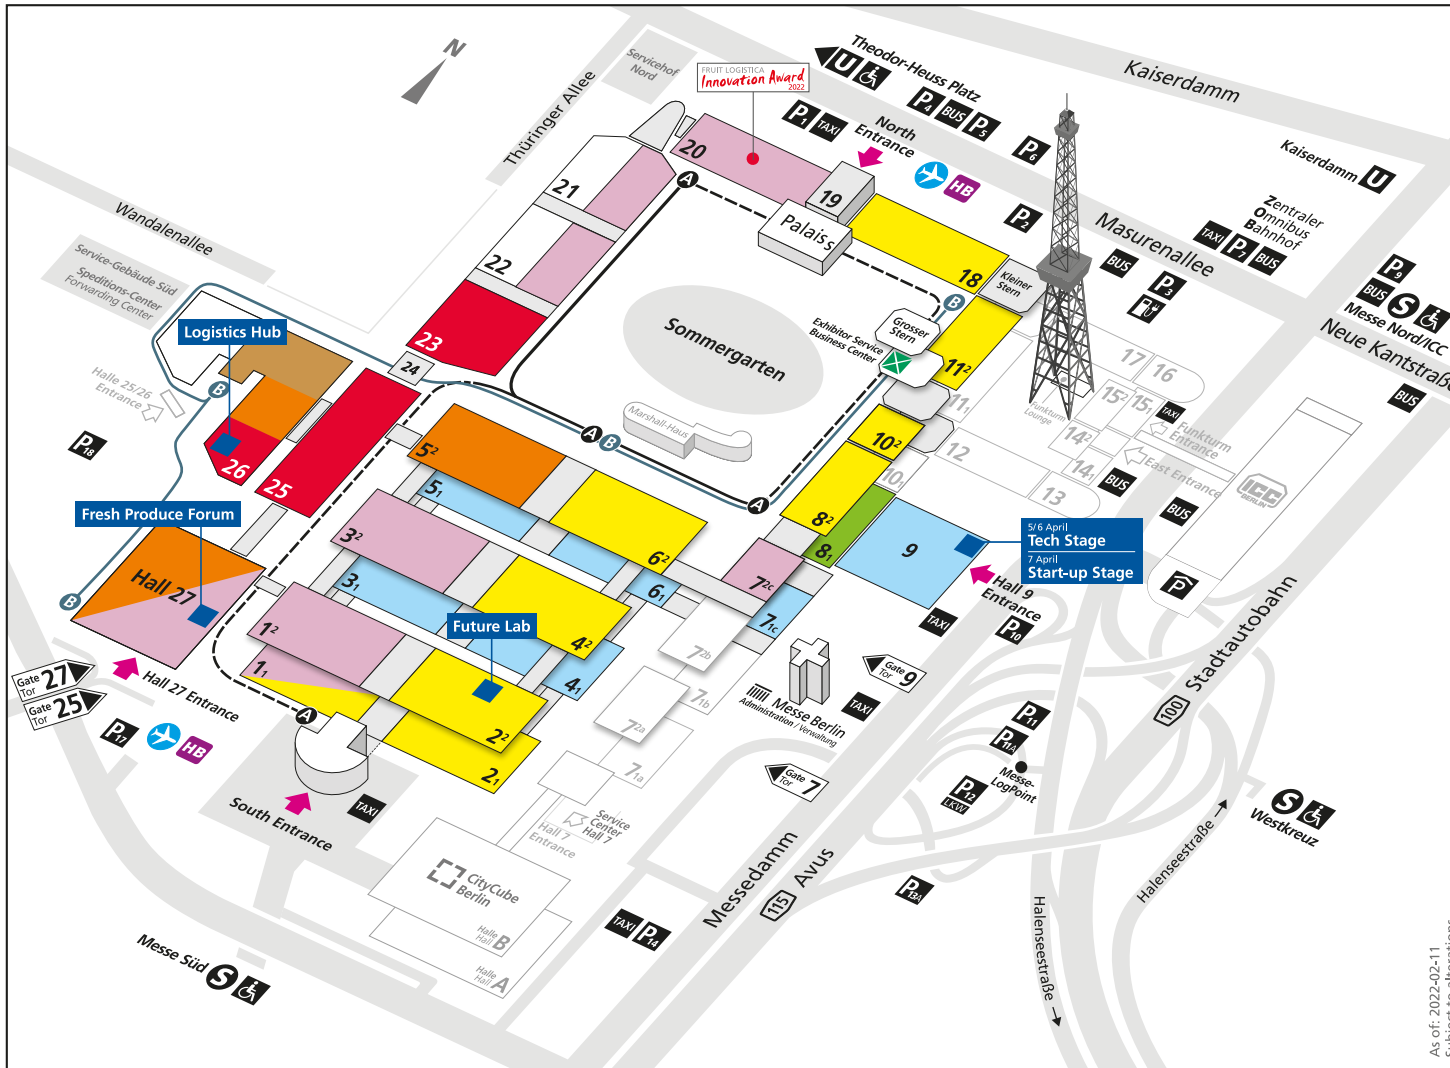

Exhibition Grounds · FRUIT LOGISTICA
5 – 7 April 2022

- Africa
- Americas
- International
- Mediterranean Countries
- Central & Northern Europe
- Machinery & Technology
- Greenhouse Technology
- Event Programme
- Entrances
 - Hall 27 Entrance: Halls 1–6, 24–27
 - South Entrance: Halls 1–6, 24–27
 - Hall 9 Entrance: Halls 7–11
 - North Entrance: Halls 18–24
- No sale of tickets / no registration in the entrances
- Online Tickets at www.fruitlogistica.com
- Shuttle Service Airport Berlin Brandenburg BER
- Hotel Bus Shuttle
- Fairground Shuttle
- Exhibitor Service / Business Center
- Parking