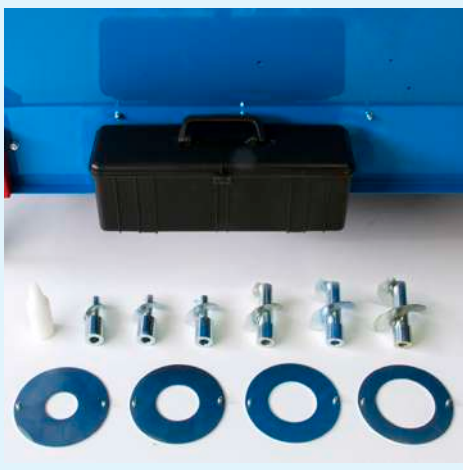

INCLUDED ON:
TP2800, TP2400

Position and height of leveler tubes are manually adjustable: the excess material removed is automatically put back into circulation.

INCLUDED ON:
TP2800, TP2400

Thanks to the **modularity of the design**, our potting machines **share common parts**.
The following pictures show **some of the most significant details**.

Double head version for pot from **diam. 8 to 14 cm**:
up to **3500 pots/hour**.

AVAILABLE ON:
IA2400, IA2500

Single head version:
up to **2400 pots/hour**.

INCLUDED ON:
IA2400, IA2500

Standard kit included:
punch diam. 30 mm
and **metal drills diam.**
40 - 50 - 60 - 70 - 80 - 90 mm.

Available also as accessories,
metal drills diam.
100 - 110 - 120 mm.

INCLUDED ON:
IA2400, IA2500

MAIN ACCESSORIES

POTTING MACHINES

36

Feed belt for empty pots.

AVAILABLE ON:
IA3500, IA2500, IA2400

37

Rotating table to pots accumulation; diameter 1000 mm.

AVAILABLE ON:
IA3500, IA2500,
IA2400

Longer chute to fill in the big pots and support base with vibrating motor.

AVAILABLE ON:
IM2800, IM1800

38

3-movements destacker with double separator device, double head and modification kit for square pots.