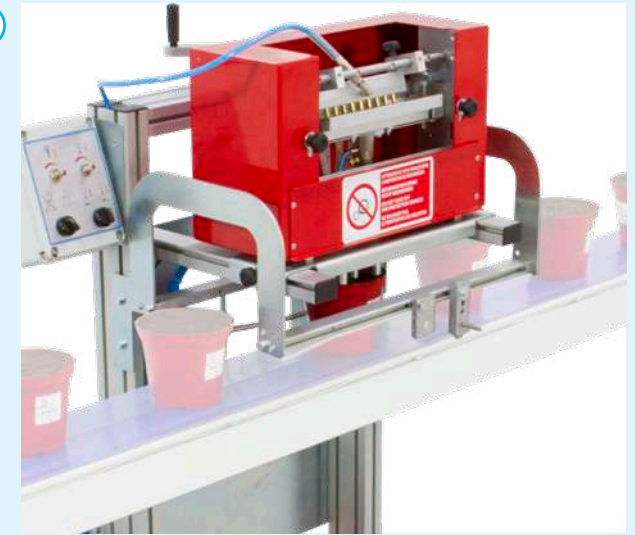

AVAILABLE ON:
IA3500, IA2500, IA2400

40 **Mechanical seeder** for aromatic plants,
complete with electric panel, pot block
and descent seed guided with tubes or spread.

AVAILABLE ON:
IA3500, IA2500, IA2400

41

Pneumatic seeder for pots mod. SEMPOT,
with descent tubes that guide seeds, for a
precision sowing, or a
spread sowing.

AVAILABLE ON:
IA3500, IA2500,
IA2400
or **CONNECTED**
TO ANY OTHER
MACHINE

42 **Mechanic seeder for big seeds.**