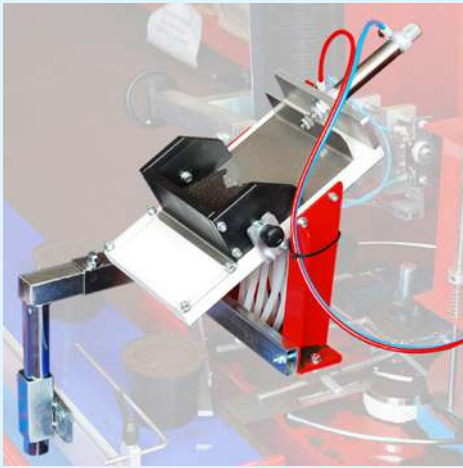

INCLUDED ON:
TP2800, TP2400

Position and height of leveler tubes are manually adjustable: the excess material removed is automatically put back into circulation.

INCLUDED ON:
TP2800, TP2400

Thanks to the **modularity of the design**, our potting machines **share common parts**.
The following pictures show **some of the most significant details**.

Rotating table to pots accumulation; diameter 1000 mm.

AVAILABLE ON:
IA3500, IA2500,
IA2400

Longer chute to fill in the big pots and support base with vibrating motor.

AVAILABLE ON:
IM2800, IM1800

38

3-movements destacker with double separator device, double head and modification kit for square pots.

AVAILABLE ON:
IA3500

Video

These are **some of the accessories available** for our **potting machine**.
Our **engineering dept.** is at your disposal **to suggest** the best solutions for your needs.

39 **Mechanical seeder for spread sowing**
for aromatic plants.
Assembled on the turntable.

AVAILABLE ON:
IA3500, IA2500, IA2400

40 **Mechanical seeder** for aromatic plants,
complete with electric panel, pot block
and descent seed guided with tubes or spread.

AVAILABLE ON:
IA3500, IA2500, IA2400