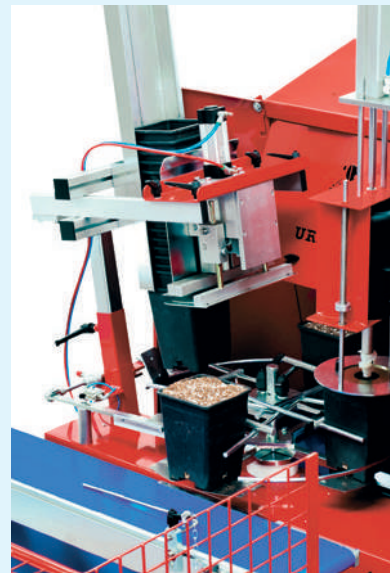

41

Pneumatic seeder for pots mod. SEMPOT,
with descent tubes that guide seeds, for a
precision sowing, or a
spread sowing.

AVAILABLE ON:
IA3500, IA2500,
IA2400
or **CONNECTED**
TO ANY OTHER
MACHINE

42 **Mechanic seeder for big seeds.**

AVAILABLE ON:
IA3500, IA2500, IA2400

43

Special denester
for pots not easy
to separate.

AVAILABLE ON:
IA3500, IA2500,
IA2400

44 **Vermiculite dispenser.**

AVAILABLE ON:
IA3500, IA2500, IA2400

45 **Fertilizer batching plant**
accessorized with tank 15 l.